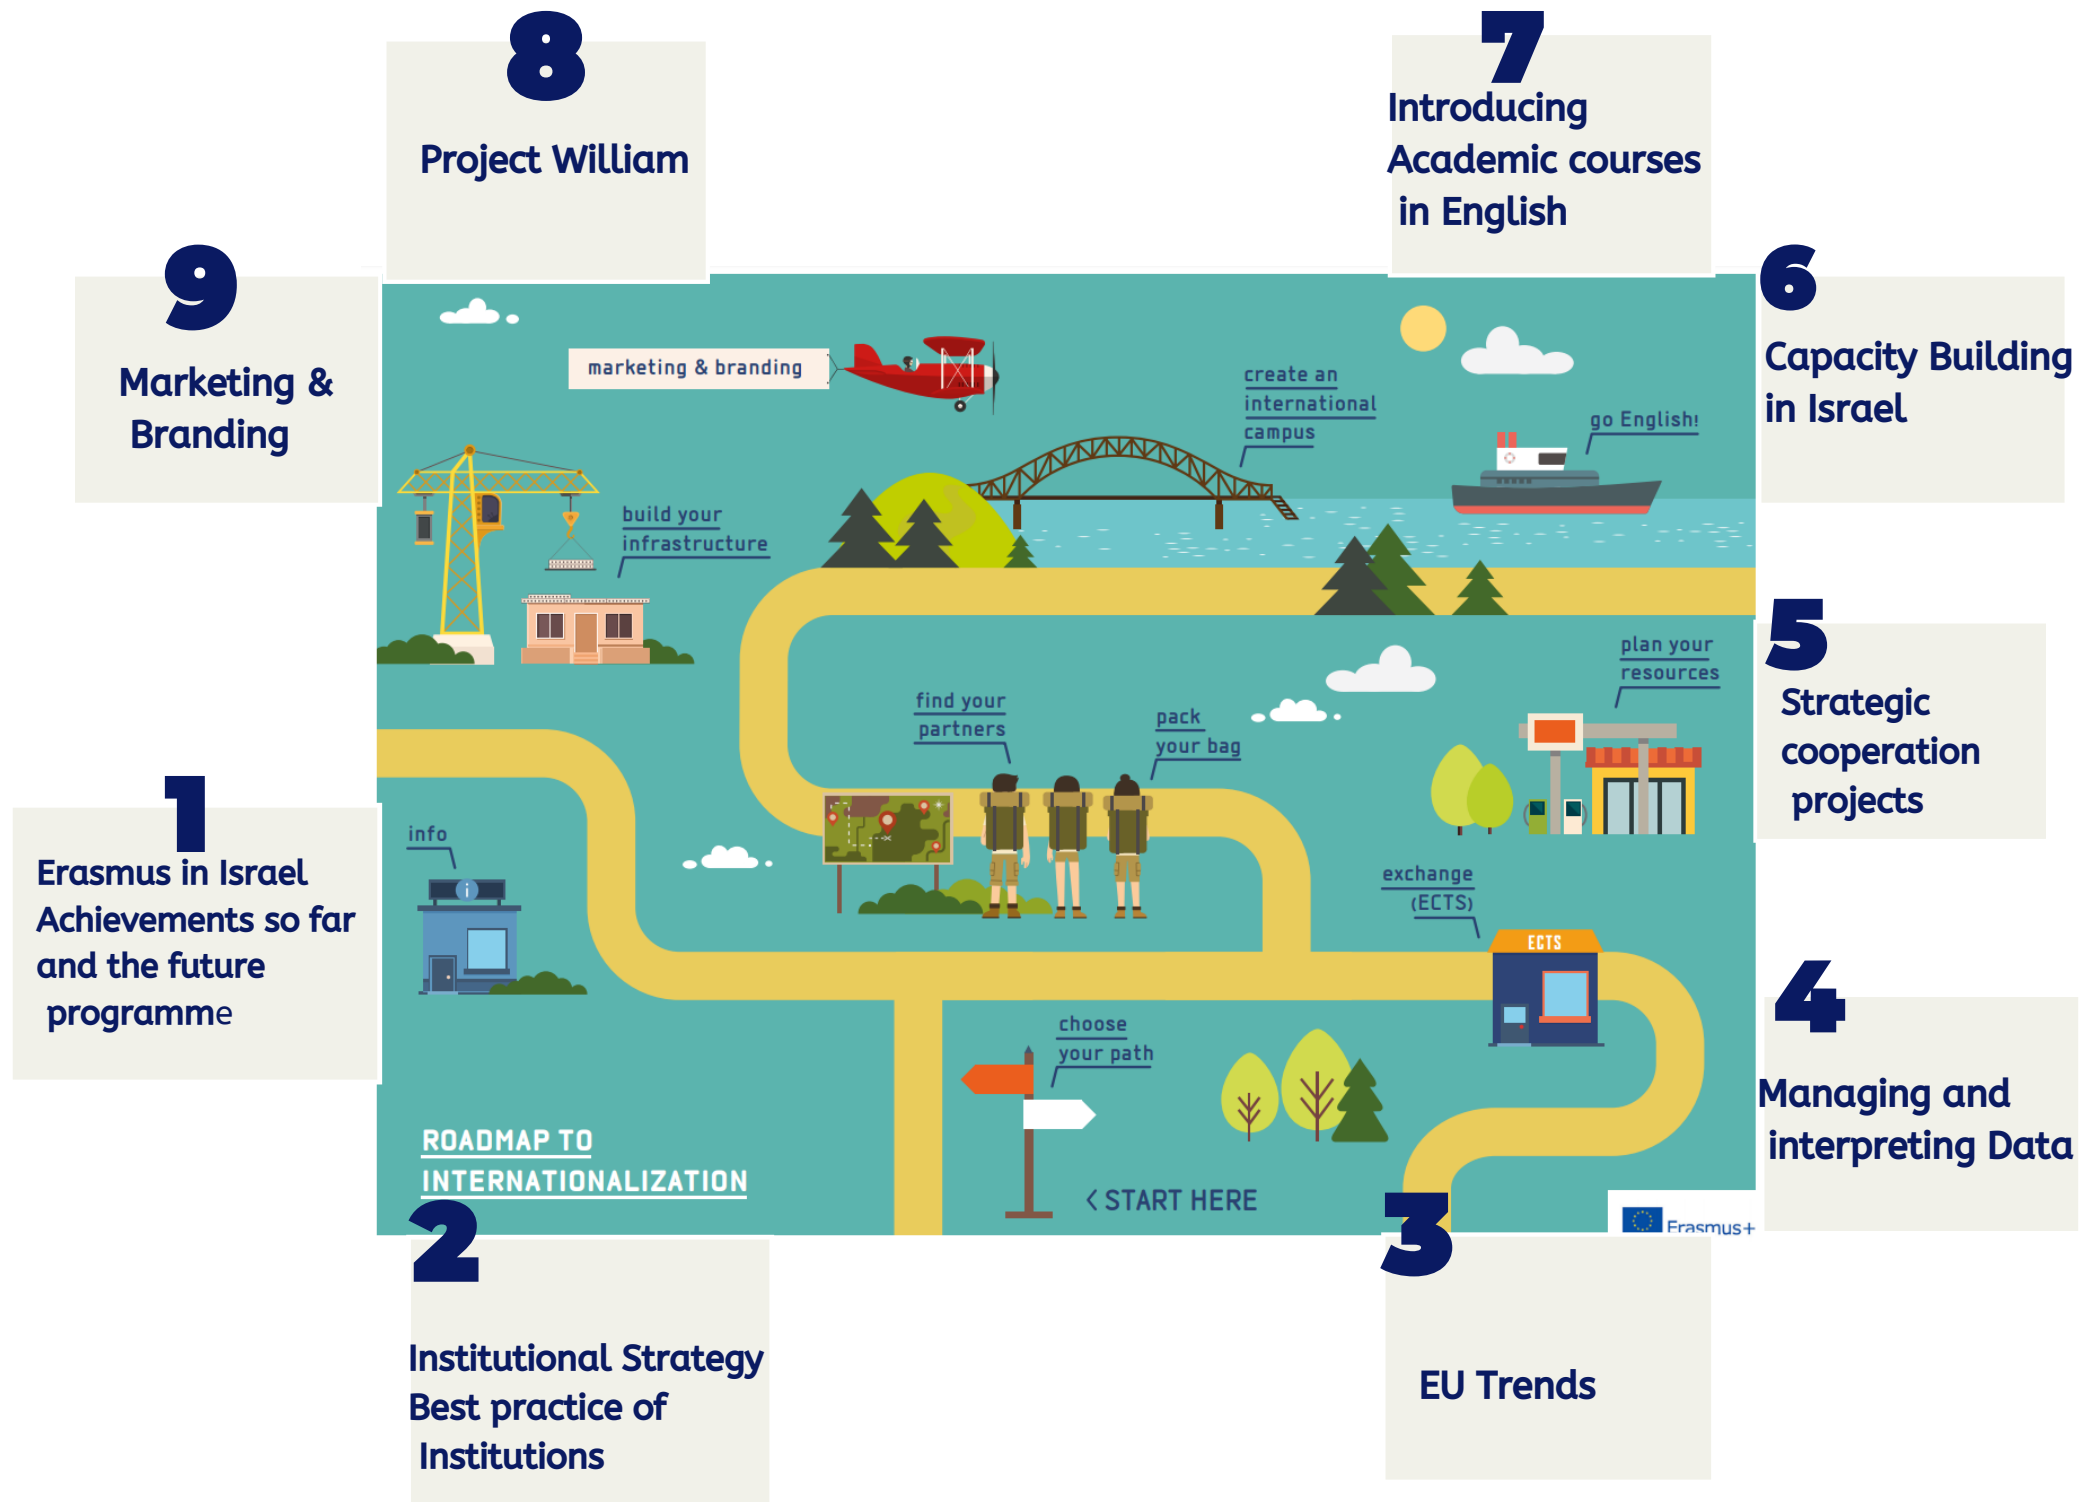

Join our Journey to Internationalisation

- 9:30-10:00** **Registration**
Plenary
- 10:00-10:15** **Greetings**
- 10:15-11:15** **Erasmus in Israel: Achievements, updates and the vision for the future programme**
Kathrin Theurillat, Erasmus+ Israel
- 11:15-11:30** **Coffee**
- Parallel Sessions
- 11:30-12:30** **Internationalisation: tools and best practise**
- **EU Trends and their relevance to Israel**
Members of the Israeli HERE team
 - **Becoming a data driven International Office**
Kathrin Theurillat, Erasmus+ Israel
 - **National Branding and How it Fits into Your HEI's Strategy**
Marissa Gross Yarm - Head of International Student Affairs, CHE
Ofer Dahan, International School Director, Bar Ilan University
 - **Introducing Academic Courses in English**
Linda Weinberg, Head of English Studies Unit, Braude College of Engineering
Daniella Sandler - QA Division, CHE
- 12:30-13:30** **Light Lunch**
- 13:30-14:30** **Internationalisation: knowledge sharing**
- **Internationalisation at Home : Project WILLIAM**
Dr. Yael Israel-Cohen, Coordinator of William, College of Management
 - **The Joint international multidisciplinary course in the field of Assistive Technologies**
Dr. Daniil Umanski, Co-Founder and Academic Director, MADE Lab, HIT
 - **Institutional Strategy Implementation**
Dr. Yoav Friedman, Head of Research and Innovation Authority, Bezalel Academy of Arts and Design Jerusalem
- 14:45-16:00**
- **Capacity Building in Israel**
Kathrin Theurillat, Erasmus+ Israel
Project SILICE - Dr. Zeevik Greenberg and Vered Haas, Project Coordinator, Tel-Hai Academic College